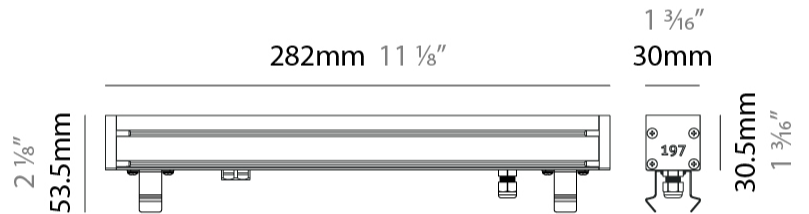

E12I0048- _____ - _____
base number   Color   Lens
                         Temperature   Options

1. To build a product code in our configurator select the specify button on the base model # product page
2. To build a manual product code on this datasheet choose from the options listed below in blue font and add the suffix to the base model #

GENERAL

Series: Slash 30
Brand: Unonovesette
Division: Exterior
Mounting Type: Recessed
Mounting Location: In-Ground
Subcategory: Wallwash

PHYSICAL

Shape: Rectangle
Length (mm): 282
Length (in): 11 1/8
Width (mm): 30
Width (in): 1 3/16
Height (mm): 53.5
Height (in): 2 1/8
Light Distribution: Adjustable / Direct
Weight (kg): 0.46
Weight (lbs): 1.014
Diffuser: Extra clear tempered 6mm
Fixture Finish: ANA
Fixture Material: Extruded Aluminum
Cable Details: IP68 30cm Cable with Easy Lock system

ELECTRICAL

Lamp Type: LED
Input Wattage (W): 7.6
Total Output Wattage (W): 6
Dimming: Non-Dimmable
Driver Included: No
Driver Location: Remote
Driver Type: Constant Voltage - Universal
Driver Class: Class 2
Input Voltage (V): 120 - 277
Output Voltage (V): 24
Upon Request: Phase Dimming (120Vac only) / 0-10V Dimming

LED

Color Temperature (*K): 2200 / 2700 / 3000 / 4000
Max. Delivered Lumen (lm): 640 (3000K)
CRI: >90 CRI
Lamp Life (hrs): 100000

OPTICAL

Optic*: 12 / 21 / 31 / 46 / 13x36
Adjustability: Tilt ±20°

RATINGS AND CERTIFICATIONS

Certified By: Certified for North American Standards
IP rating: IP67
IK Rating: IK06