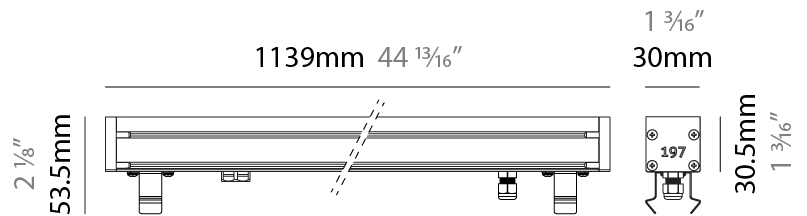

SLASH 30 RECESSED

E12I0062- _____ - _____
base number   Color   Lens
                         Temperature   Options

1. To build a product code in our configurator select the specify button on the base model # product page
2. To build a manual product code on this datasheet choose from the options listed below in blue font and add the suffix to the base model #

GENERAL

Series: Slash 30
Brand: Unonovesette
Division: Exterior
Mounting Type: Recessed
Mounting Location: In-Ground
Subcategory: Wallwash

PHYSICAL

Shape: Rectangle
Length (mm): 1139
Length (in): 44 ¹³/₁₆
Width (mm): 30
Width (in): 1 ³/₁₆
Height (mm): 53.5
Height (in): 2 ¹/₈
Light Distribution: Adjustable / Direct
Diffuser: Extra clear tempered 6mm
Fixture Finish: ANA
Fixture Material: Extruded Aluminum
Cable Details: IP68 30cm Cable with Easy Lock system

ELECTRICAL

Lamp Type: LED
Input Wattage (W): 16.71
Total Output Wattage (W): 13.05
Dimming: 1-10V Dimming
Driver Included: No
Driver Location: Remote
Driver Type: Constant Voltage - Universal
Driver Class: Class 2
Housing: ENCP9
Input Voltage (V): 120 - 277
Output Voltage (V): 24
Upon Request: Phase Dimming (120Vac only)

LED

Color Temperature (°K): 2200 / 2700 / 3000 / 4000
Max. Delivered Lumen (lm): 1260 (3000K)
CRI: >90 CRI
Lamp Life (hrs): 100000

OPTICAL

Optic°: 12 / 21 / 31 / 46 / 13x36
Adjustability: Tilt ±20°

RATINGS AND CERTIFICATIONS

Certified By: Certified for North American Standards
IP rating: IP67
IK Rating: IK06