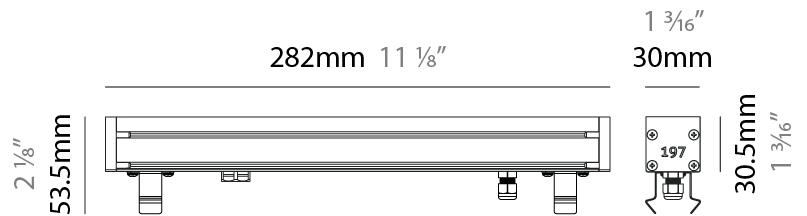

1. To build a product code in our configurator select the specify button on the base model # product page
2. To build a manual product code on this datasheet choose from the options listed below in blue font and add the suffix to the base model #

GENERAL

Series: Slash 30
Brand: Unonovesette
Division: Exterior
Mounting Type: Recessed
Mounting Location: In-Ground
Subcategory: Wallwash

PHYSICAL

Shape: Rectangle
Length (mm): 282
Length (in): 11 ¹/₈"
Width (mm): 30
Width (in): 1 ³/₁₆"
Height (mm): 53.5
Height (in): 2 ¹/₈"
Light Distribution: Adjustable / Direct
Weight (kg): 0.46
Weight (lbs): 1.014
Diffuser: Extra clear tempered 6mm
Fixture Finish: ANA
Fixture Material: Extruded Aluminum
Cable Details: IP68 30cm Cable with Easy Lock system

ELECTRICAL

Lamp Type: LED
Input Wattage (W): 16
Total Output Wattage (W): 12.5
Dimming: 0-10V Dimming
Driver Included: No
Driver Location: Remote
Driver Type: Constant Voltage - Universal
Driver Class: Class 2
Housing: ENCP9
Input Voltage (V): 120 - 277
Output Voltage (V): 24
Upon Request: Phase Dimming (120Vac only)

LED

Color Temperature (°K): 2200 / 2700 / 3000 / 4000
Max. Delivered Lumen (lm): 1140 (3000K)
CRI: >90 CRI
Lamp Life (hrs): 100000

OPTICAL

Optic°: 12 / 21 / 31 / 46 / 13x36
Adjustability: Tilt ±20°

RATINGS AND CERTIFICATIONS

Certified By: Certified for North American Standards
IP rating: IP67
IK Rating: IK06