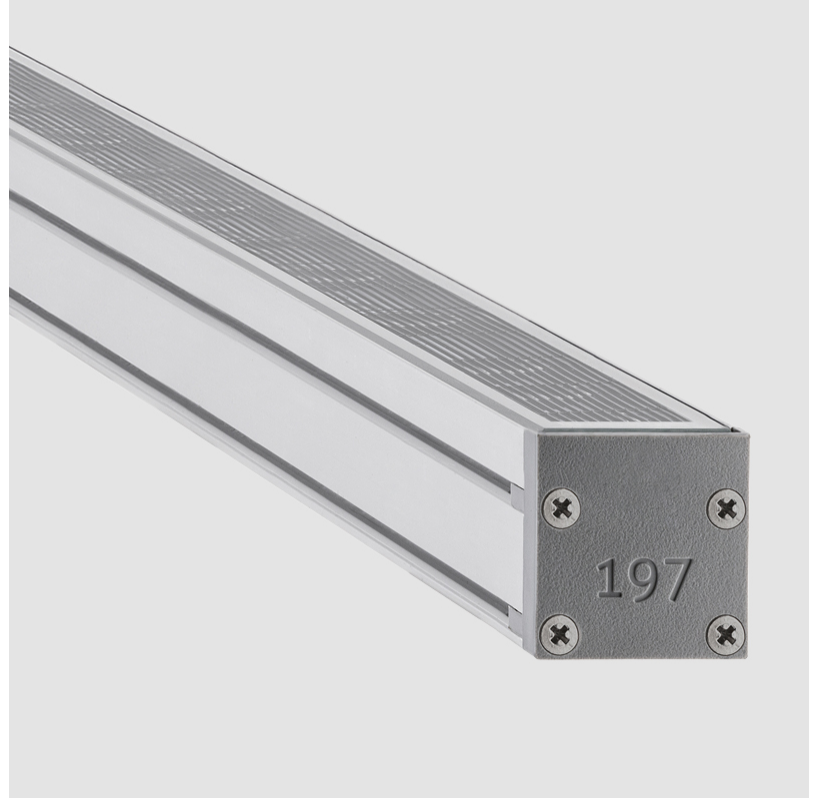

SLASH 30 RECESSED

E12I0055-

base number   Color   Lens
Temperature   Options

1. To build a product code in our configurator select the specify button on the base model # product page
2. To build a manual product code on this datasheet choose from the options listed below in blue font and add the suffix to the base model #

GENERAL

Series: Slash 30
Brand: Unonovesette
Division: Exterior
Mounting Type: Recessed
Mounting Location: In-Ground
Subcategory: Wallwash

PHYSICAL

Shape: Rectangle
Length (mm): 1139
Length (in): 44 ¹³/₁₆"
Width (mm): 30
Width (in): 1 ³/₁₆"
Height (mm): 53.5
Height (in): 2 ¹/₈"
Light Distribution: Adjustable / Direct
Diffuser: Extra clear tempered 6mm
Fixture Finish: ANA
Fixture Material: Extruded Aluminum
Cable Details: IP68 30cm Cable with Easy Lock system

ELECTRICAL

Lamp Type: LED
Input Wattage (W): 64
Total Output Wattage (W): 50
Dimming: Non-Dimmable
Driver Included: No
Driver Location: Remote
Driver Type: Constant Voltage - Universal
Driver Class: Class 2
Input Voltage (V): 120 - 277
Output Voltage (V): 24
Upon Request: Phase Dimming (120Vac only) / 0-10V Dimming

LED

Color Temperature (°K): 2200 / 2700 / 3000 / 4000
Max. Delivered Lumen (lm): 4560 (3000K)
CRI: >90 CRI
Lamp Life (hrs): 100000

OPTICAL

Optic°: 12 / 21 / 31 / 46 / 13x36
Adjustability: Tilt ±20°

RATINGS AND CERTIFICATIONS

Certified By: Certified for North American Standards
IP rating: IP67
IK Rating: IK06