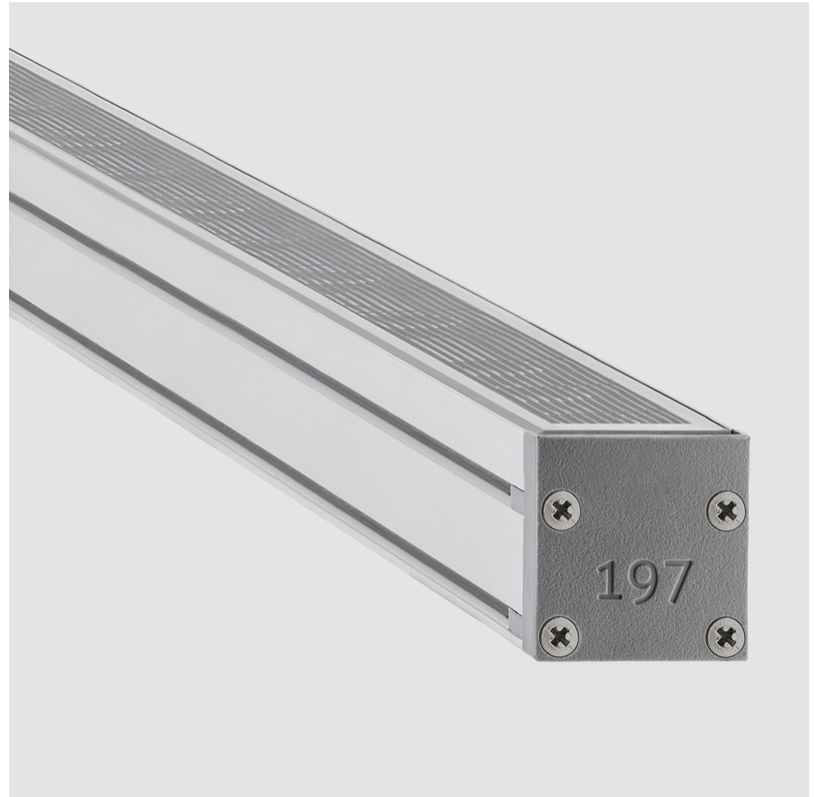

SLASH 30 RECESSED

E12I0062- _____ - _____
base number   Color   Lens
                         Temperature   Options

1. To build a product code in our configurator select the specify button on the base model # product page
2. To build a manual product code on this datasheet choose from the options listed below in blue font and add the suffix to the base model #

GENERAL

Series: Slash 30
Brand: Unonovesette
Division: Exterior
Mounting Type: Recessed
Mounting Location: In-Ground
Subcategory: Wallwash

PHYSICAL

Shape: Rectangle
Length (mm): 1139
Length (in): 44 ¹³/₁₆
Width (mm): 30
Width (in): 1 ³/₁₆
Height (mm): 53.5
Height (in): 2 ¹/₈
Light Distribution: Adjustable / Direct
Diffuser: Extra clear tempered 6mm
Fixture Finish: ANA
Fixture Material: Extruded Aluminum
Cable Details: IP68 30cm Cable with Easy Lock system

ELECTRICAL

Lamp Type: LED
Input Wattage (W): 16.71
Total Output Wattage (W): 13.05
Dimming: 1-10V Dimming
Driver Included: No
Driver Location: Remote
Driver Type: Constant Voltage - Universal
Driver Class: Class 2
Housing: ENCP9
Input Voltage (V): 120 - 277
Output Voltage (V): 24
Upon Request: Phase Dimming (120Vac only)

LED

Color Temperature (°K): 2200 / 2700 / 3000 / 4000
Max. Delivered Lumen (lm): 1260 (3000K)
CRI: >90 CRI
Lamp Life (hrs): 100000

OPTICAL

Optic°: 12 / 21 / 31 / 46 / 13x36
Adjustability: Tilt ±20°

RATINGS AND CERTIFICATIONS

Certified By: Certified for North American Standards
IP rating: IP67
IK Rating: IK06