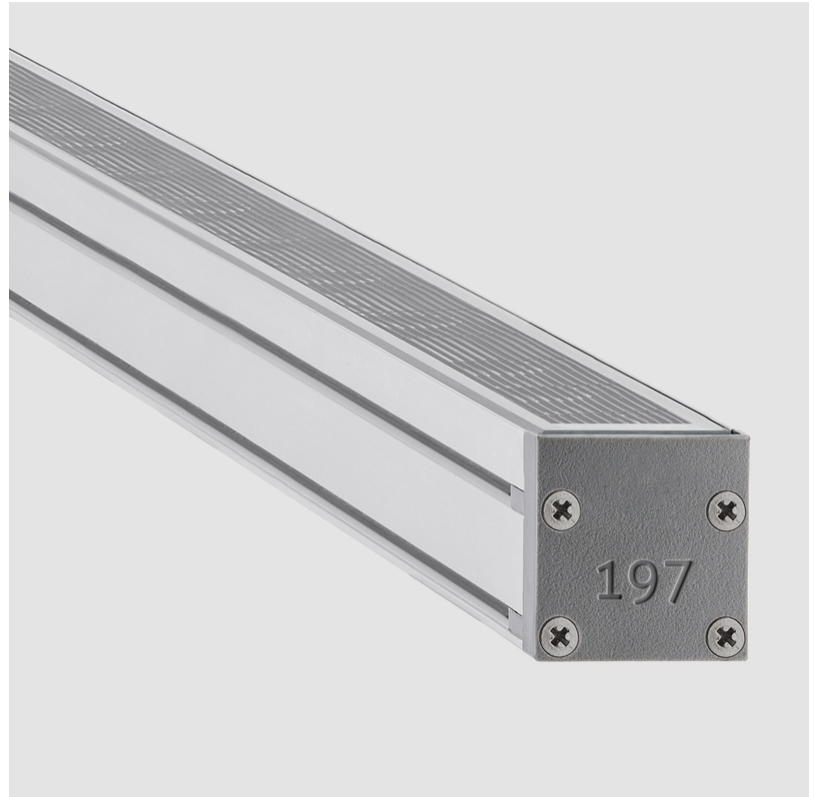

SLASH 30 RECESSED

E12I0063-

base number   Color   Lens
Temperature   Options

1. To build a product code in our configurator select the specify button on the base model # product page
2. To build a manual product code on this datasheet choose from the options listed below in blue font and add the suffix to the base model #

GENERAL

Series: Slash 30
Brand: Unonovesette
Division: Exterior
Mounting Type: Recessed
Mounting Location: In-Ground
Subcategory: Wallwash

PHYSICAL

Shape: Rectangle
Length (mm): 1139
Length (in): 44 ¹³/₁₆"
Width (mm): 30
Width (in): 1 ³/₁₆"
Height (mm): 53.5
Height (in): 2 ¹/₈"
Light Distribution: Adjustable / Direct
Diffuser: Extra clear tempered 6mm
Fixture Finish: ANA
Fixture Material: Extruded Aluminum
Cable Details: IP68 30cm Cable with Easy Lock system

ELECTRICAL

Lamp Type: LED
Input Wattage (W): 33.92
Total Output Wattage (W): 26.5
Dimming: Non-Dimmable
Driver Included: No
Driver Location: Remote
Driver Type: Constant Voltage - Universal
Driver Class: Class 2
Input Voltage (V): 120 - 277
Output Voltage (V): 24
Upon Request: Phase Dimming (120Vac only) / 0-10V Dimming

LED

Color Temperature (°K): 2200 / 2700 / 3000 / 4000
Max. Delivered Lumen (lm): 2280 (3000K)
CRI: >90 CRI
Lamp Life (hrs): 100000

OPTICAL

Optic°: 12 / 21 / 31 / 46 / 13x36
Adjustability: Tilt ±20°

RATINGS AND CERTIFICATIONS

Certified By: Certified for North American Standards
IP rating: IP67
IK Rating: IK06